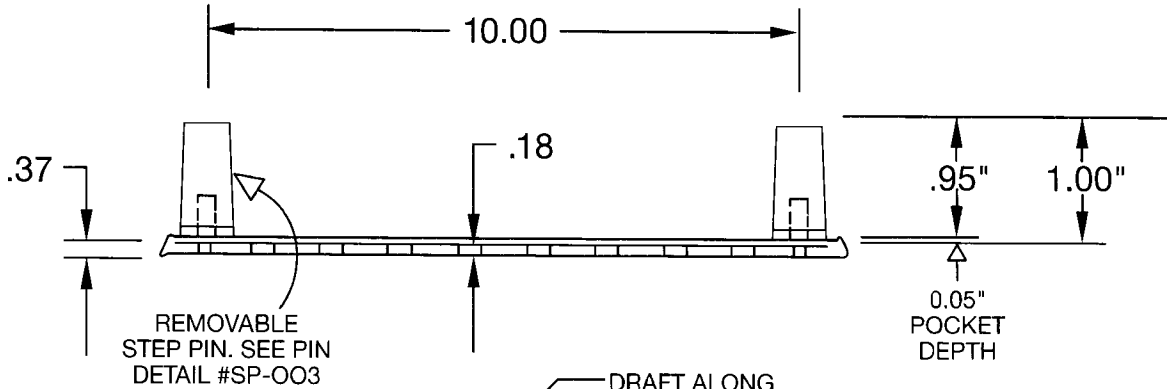

DETAIL A
SCALE 1 : 1

**FLATWALL
HORIZONTAL SPACING**
PS1-PF - 10"CC
004-IF101 STEP INSERT HOLDER

- USED WITH MA STEPS "PS1 - PF"
- FLATWALL USE
- USED TO HOLD MA PLASTIC INSERTS

M. A. INDUSTRIES, INC.