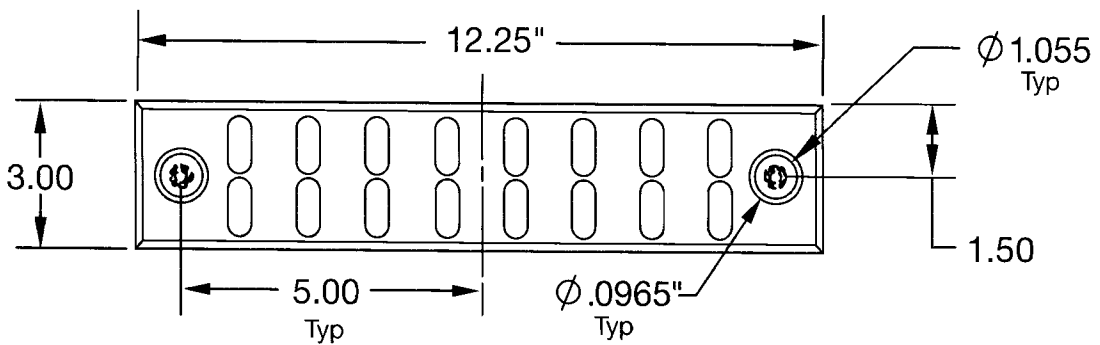

DETAIL A
SCALE 1 : 1

**FLATWALL
HORIZONTAL SPACING**
PS1-PF - 10"CC
004-IF101 STEP INSERT HOLDER

- USED WITH MA STEPS "PS1 - PF"
- FLATWALL USE
- USED TO HOLD MA PLASTIC INSERTS

M. A. INDUSTRIES, INC.