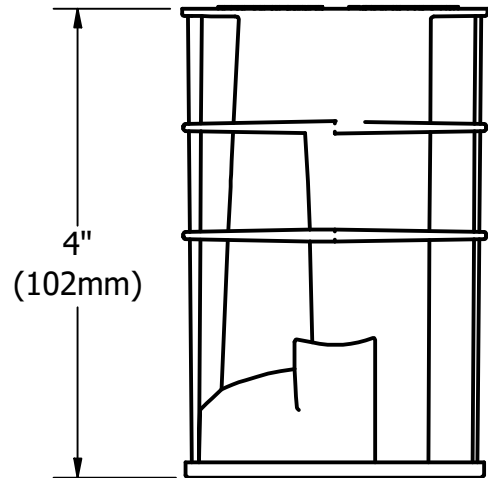

ORIENTATION ARROWS

LIFT

M.A. LIFT EYE  
(sold separately)

- Safe Working Load = 3,500 Lbs.
- Use in Conjunction with M.A. Lift Eye.
- 220 Lift Inserts per Box.

M . A . I N D U S T R I E S , I N C .