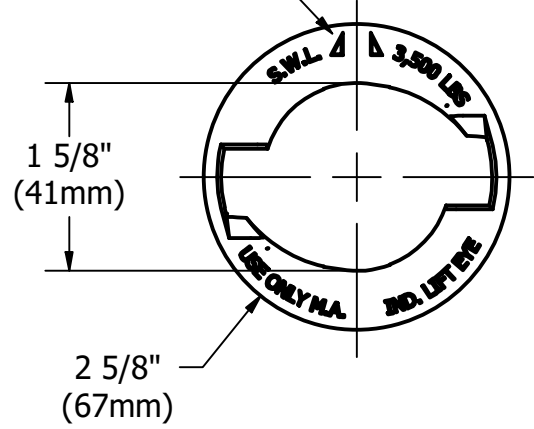

ORIENTATION ARROWS

LIFT

M.A. LIFT EYE  
(sold separately)

- Safe Working Load = 3,500 Lbs.
- Use in Conjunction with M.A. Lift Eye.
- 220 Lift Inserts per Box.

M . A . I N D U S T R I E S , I N C .