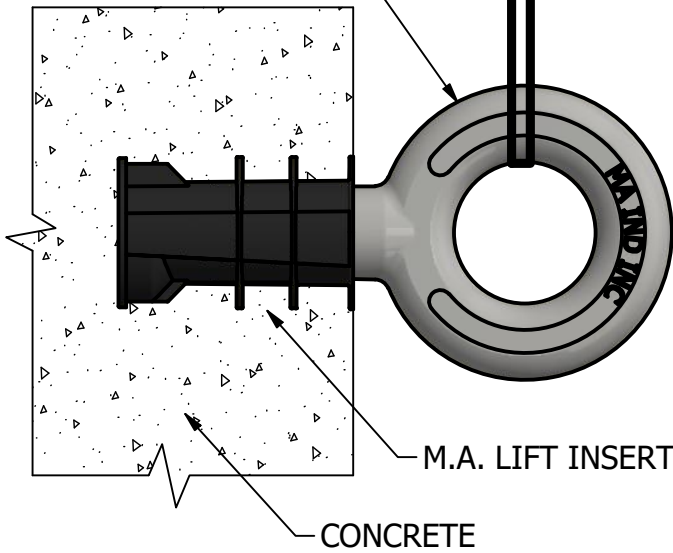

ORIENTATION ARROWS

LIFT

M.A. LIFT EYE  
(sold separately)

- Safe Working Load = 3,500 Lbs.
- Use in Conjunction with M.A. Lift Eye.
- 220 Lift Inserts per Box.

M . A . I N D U S T R I E S , I N C .